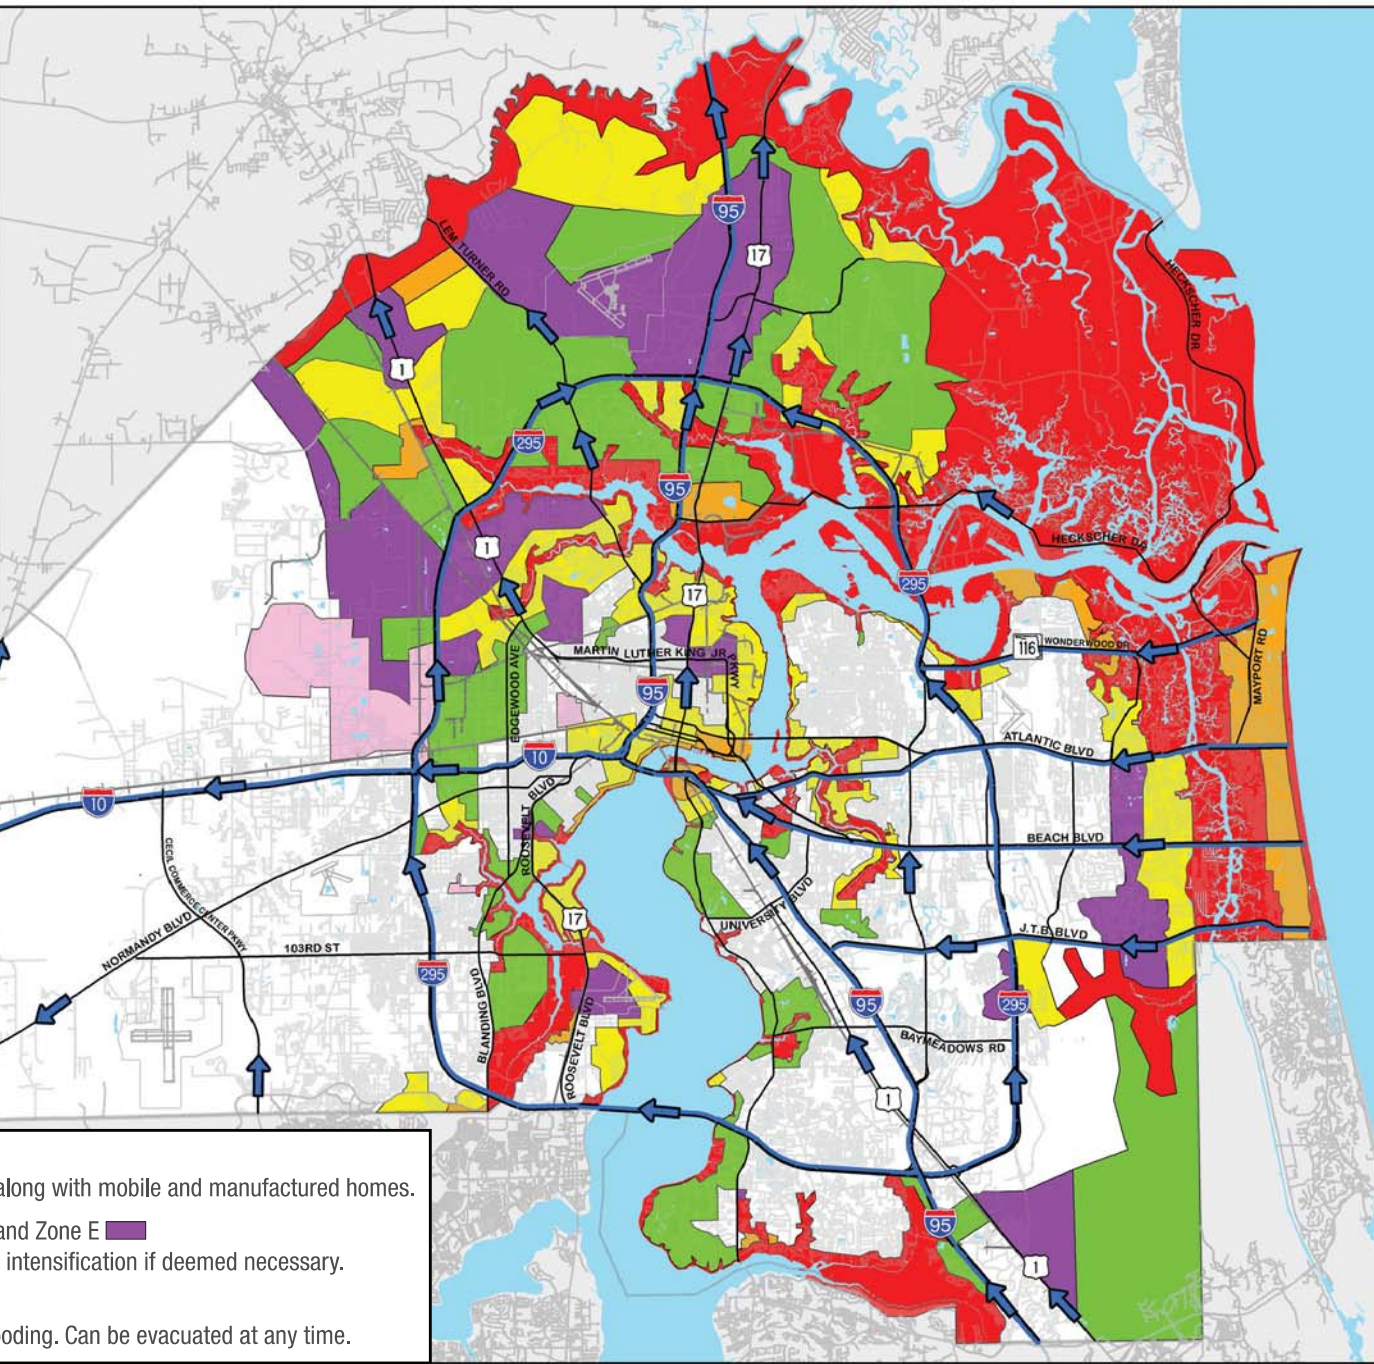

CITY OF JACKSONVILLE

Evacuation Zones

- Evacuation Zone A
- Evacuation Zone B
- Evacuation Zone C
- Evacuation Zone D
- Evacuation Zone E
- Evacuation Zone F

Areas in white are not within an Evacuation Zone

Evacuation Routes

- Zone A ■
  Most vulnerable. First to be evacuated along with mobile and manufactured homes.
- Zone B ■, Zone C ■, Zone D ■, and Zone E ■
  Will be evacuated with increasing storm intensification if deemed necessary.
- Zone F ■
  Areas that experience river or rainfall flooding. Can be evacuated at any time.

EVACUATION ZONES